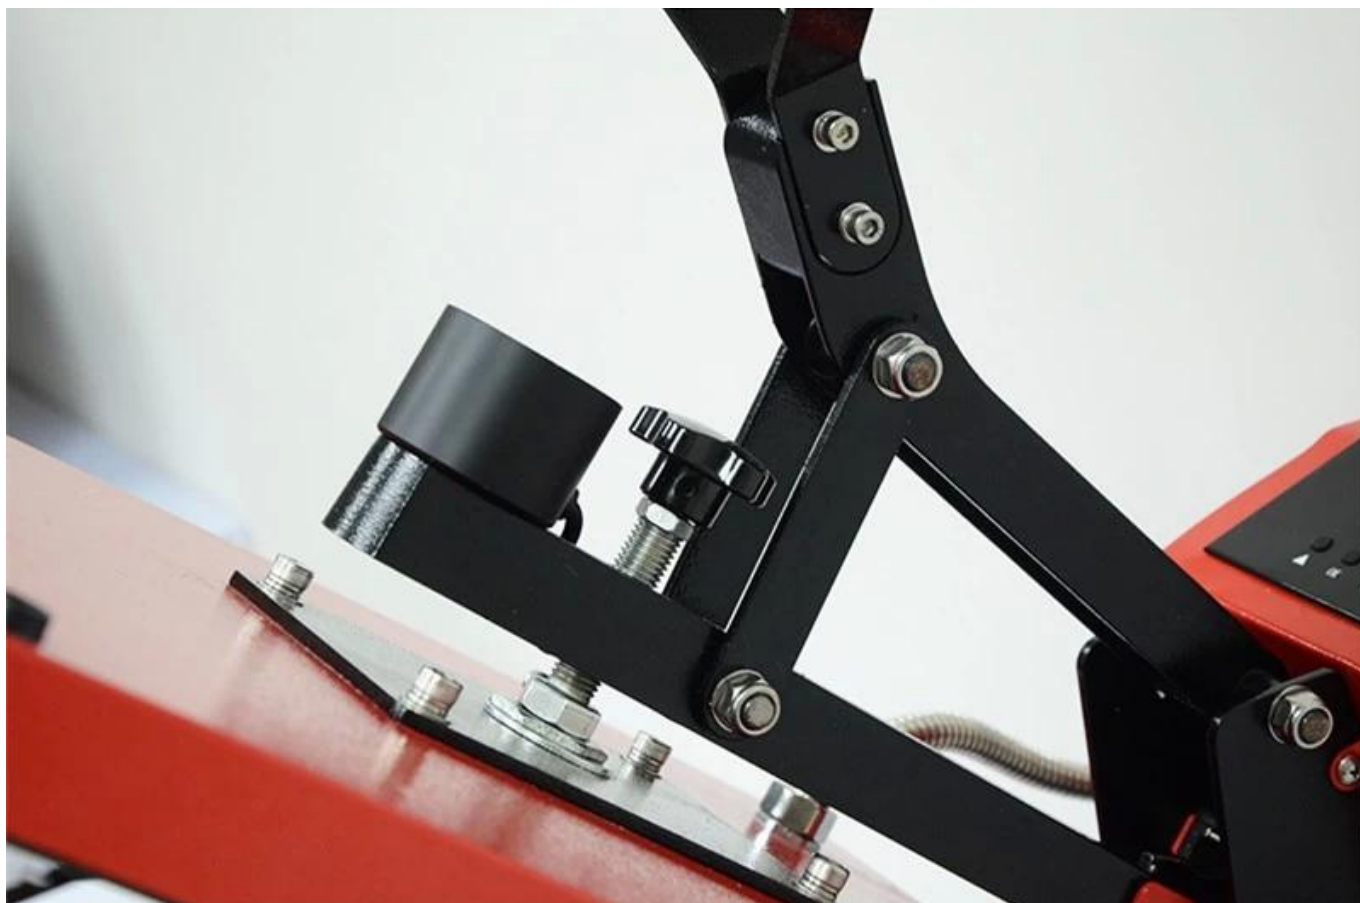

- Model No.: UHP; CE Approved
- GY04 Digital Time & Temperature Controller
- Different machine modes available
- Customized Design

Features:

- * Easy assembly and disassembly
- * Convenient to adjust the pressure with twisting the pressure regulating knob.
- * A Variety of machine modes are available for you to choose, such as Auto & manual mode, fixed platen & draw out platen