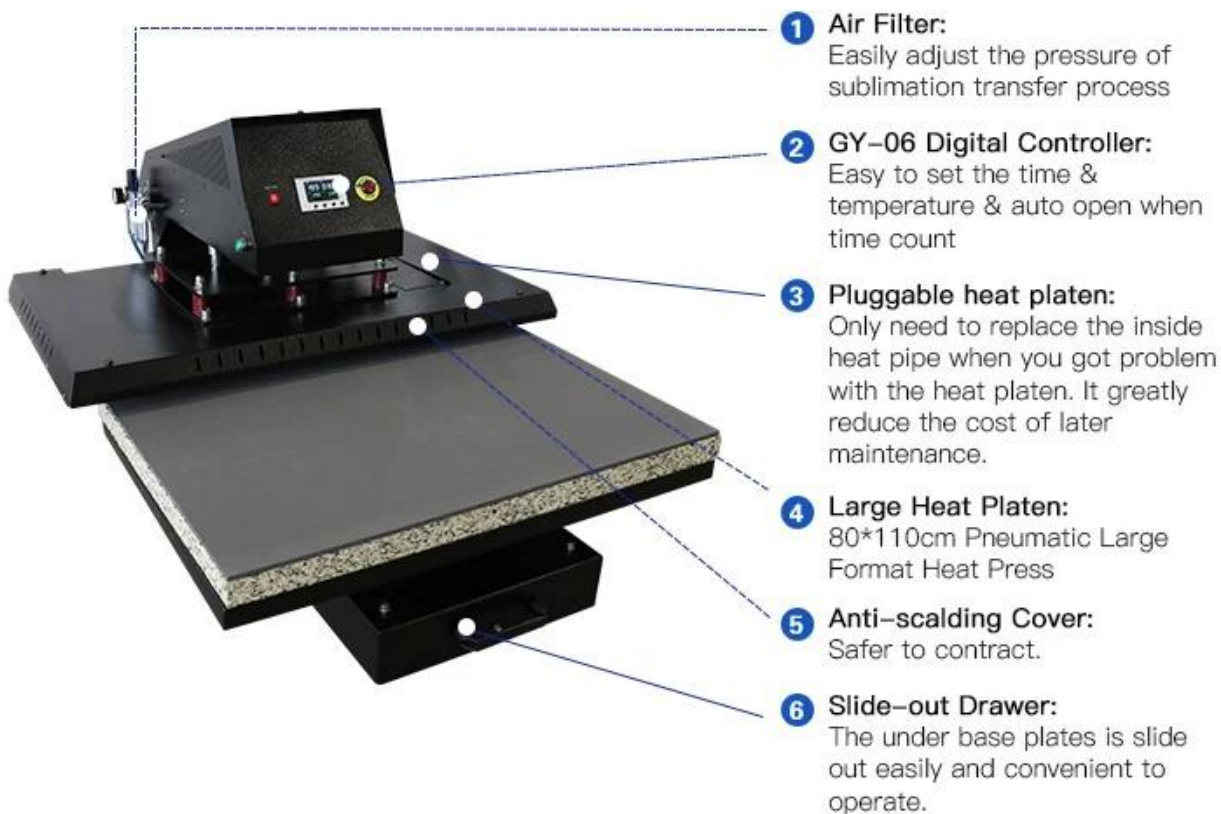

# APHD-43(GY06)

- 1 Air Filter:**  
Easily adjust the pressure of sublimation transfer process
- 2 GY-06 Digital Controller:**  
Easy to set the time & temperature & auto open when time count
- 3 Pluggable heat platen:**  
Only need to replace the inside heat pipe when you got problem with the heat platen. It greatly reduce the cost of later maintenance.
- 4 Large Heat Platen:**  
80\*110cm Pneumatic Large Format Heat Press
- 5 Anti-scalding Cover:**  
Safer to contract.
- 6 Slide-out Drawer:**  
The under base plates is slide out easily and convenient to operate.