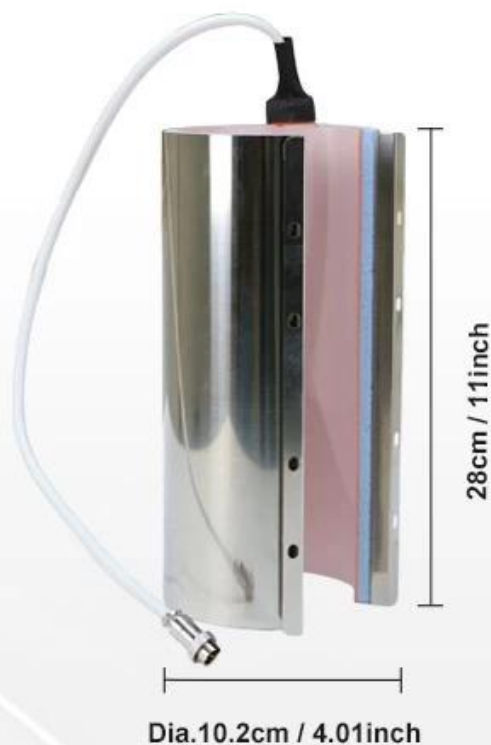

Compatible Diameter:
7.2-8.7cm(2.8-3.4inch)

Max. Printable Height:
24cm(9.4inch)

40oz Tumbler Heater

Compatible Diameter:
8.8-10.2cm(3.46-4inch)

Max. Printable Height:
25cm(9.84inch)

APPLICATION

Suitable for 20-40oz Straight Tumblers