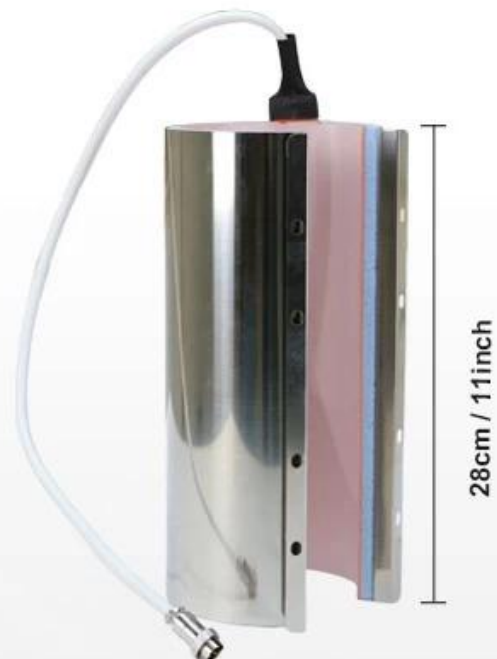

40oz Tumbler Heater

Dia.10.2cm / 4.01inch

Compatible Diameter:
8.8-10.2cm(3.46-4inch)

Max. Printable Height:
25cm(9.84inch)