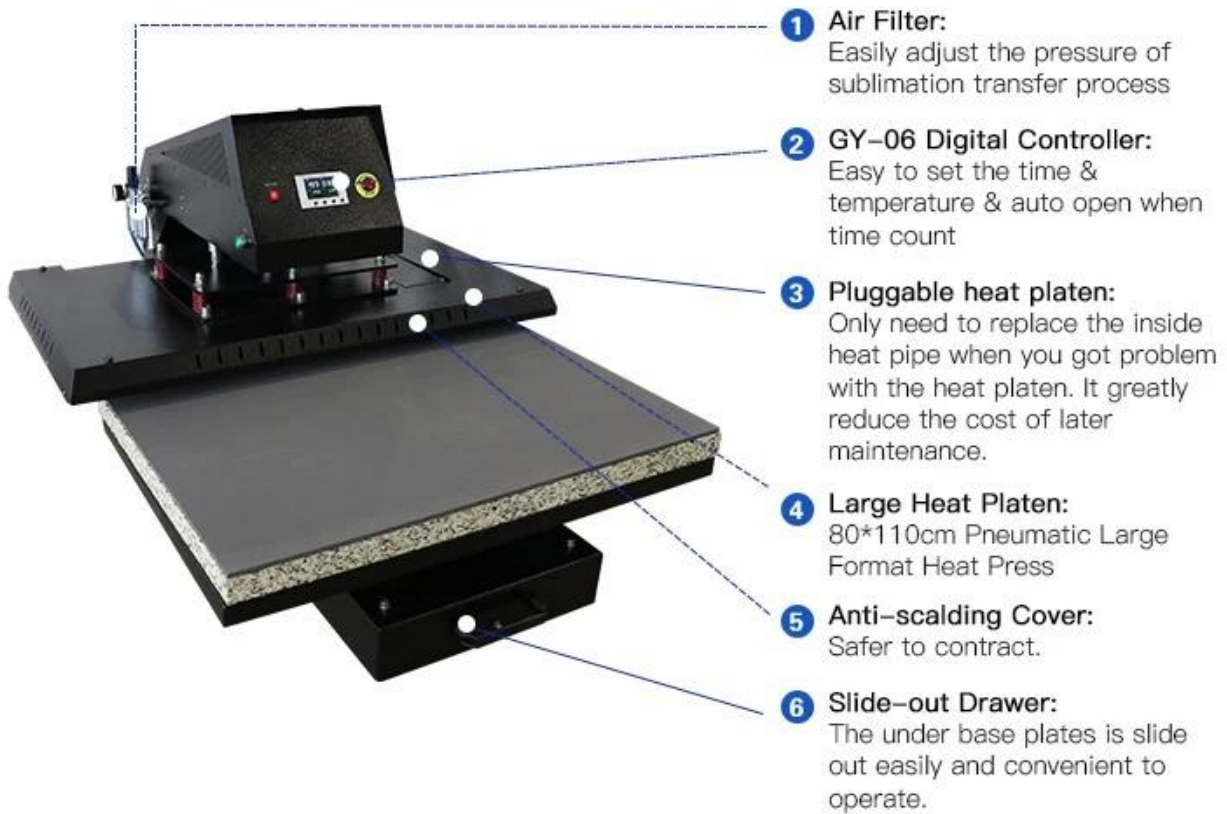

APHD-43(GY06)

1. **1 Air Filter:**
   Easily adjust the pressure of sublimation transfer process
2. **2 GY-06 Digital Controller:**
   Easy to set the time & temperature & auto open when time count
3. **3 Pluggable heat platen:**
   Only need to replace the inside heat pipe when you got problem with the heat platen. It greatly reduce the cost of later maintenance.
4. **4 Large Heat Platen:**
   80*110cm Pneumatic Large Format Heat Press
5. **5 Anti-scalding Cover:**
   Safer to contract.
6. **6 Slide-out Drawer:**
   The under base plates is slide out easily and convenient to operate.

Feature

GY-06 Digital Controller: Equipped with GY-06 digital controller that allows you to set and adjust both temperature and pressing time. This precise control is essential for achieving the best results with different types of materials and transfers.

Slide-out Under Plate: The slide-out under plate design enhances convenience for material placement and ensures safety from heat during operation.

Pneumatic with 2 Cylinders: High pressure is supplied by compressed air, ensuring consistent and reproducible results for flawless transfers.