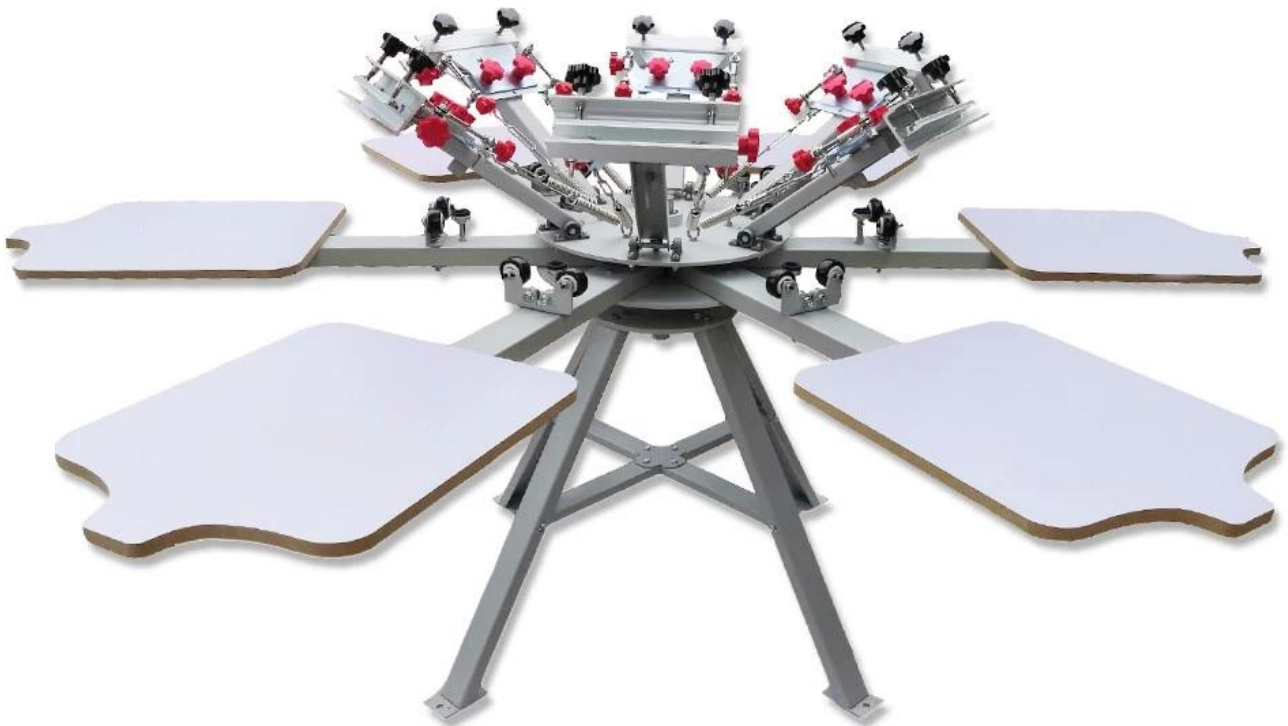

## Description

The machine is 6 color 6 station screen printing machine, suitable for one or two people to use. Users just need to stand in one platen station to work, platen station and frame can rotate in 360 degree to station location, it don't need the operator move to work.

## Feature

1. Both shirtboard layer and screen layer can rotate independently
2. Smart micro registration device for printing multicolor precisely
3. Screens can be adjusted front,back,lefe right through micro microregistration
4. Aluminium screen clamps can be adjusted up and down horizontally, beautiful and pratical
5. All heads can be pressed down at same time,can print multicolor on multiple stations
6. Special design of spring device adjust tension for screen up and down
7. Double fix position device is an initiate design, makes color registration accurate

8. Detachable bracket facilitates interchange shirtboards
9. Bigger and thicker steel round plate, more stable when printing
10. Add the triangle support under pallet plate, 35mm diameter bigger axis
11. Heavy gauge all steel construction, electroplating coating, durable, no rust
12. Stands can be adjusted up and down, and be detachable for packing
13. Equipped with a full set of installation and maintenance tools and spare parts

## Application

Mainly used for T-shirt printing, also printed cloth and other products. Optional flash dryer, and the dryer place in the upside of printing station's platen, drying the surface of material after printing for 3-5 seconds, then printing the next color, improve the work efficiency, two people operate (one people printing, one people place the T-shirt and drying platen, Fold the printed T-shirts) Printed four-color T shirt 200-250 pieces per hour.