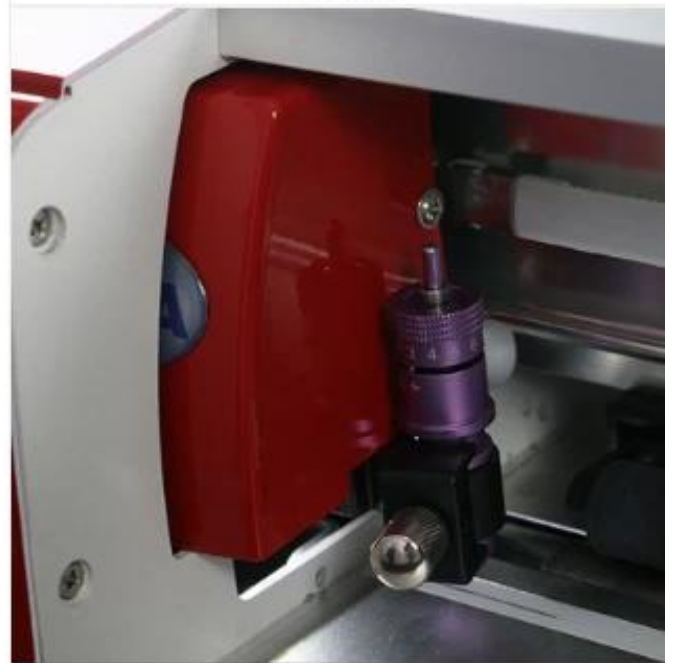

## Application

Dikte minder dan 1 mm en met rugmateriaal: sticker, kleverig etiketpapier, puzzel, cartoonstempel en etc

Gallery

one-in-all barbed steel  
high cutting accuracy

Double spring design, uniform pressure  
Easy to operate and adjustable  
[Read More](#)

Large LCD touch screen

Smart hidden carriage