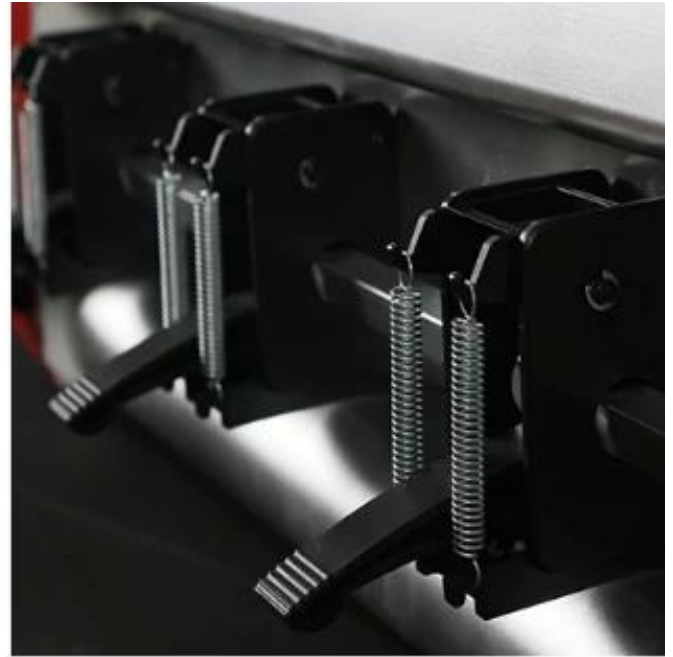

## Application

Dikte minder dan 1 mm en met rugmateriaal: sticker, kleverig etiketpapier, puzzel, cartoonstempel en etc

Gallery

one-in-all barbed steel  
high cutting accuracy

Double spring design, uniform pressure  
Easy to operate and adjustable  
[Read More](#)

Large LCD touch screen

Smart hidden carriage