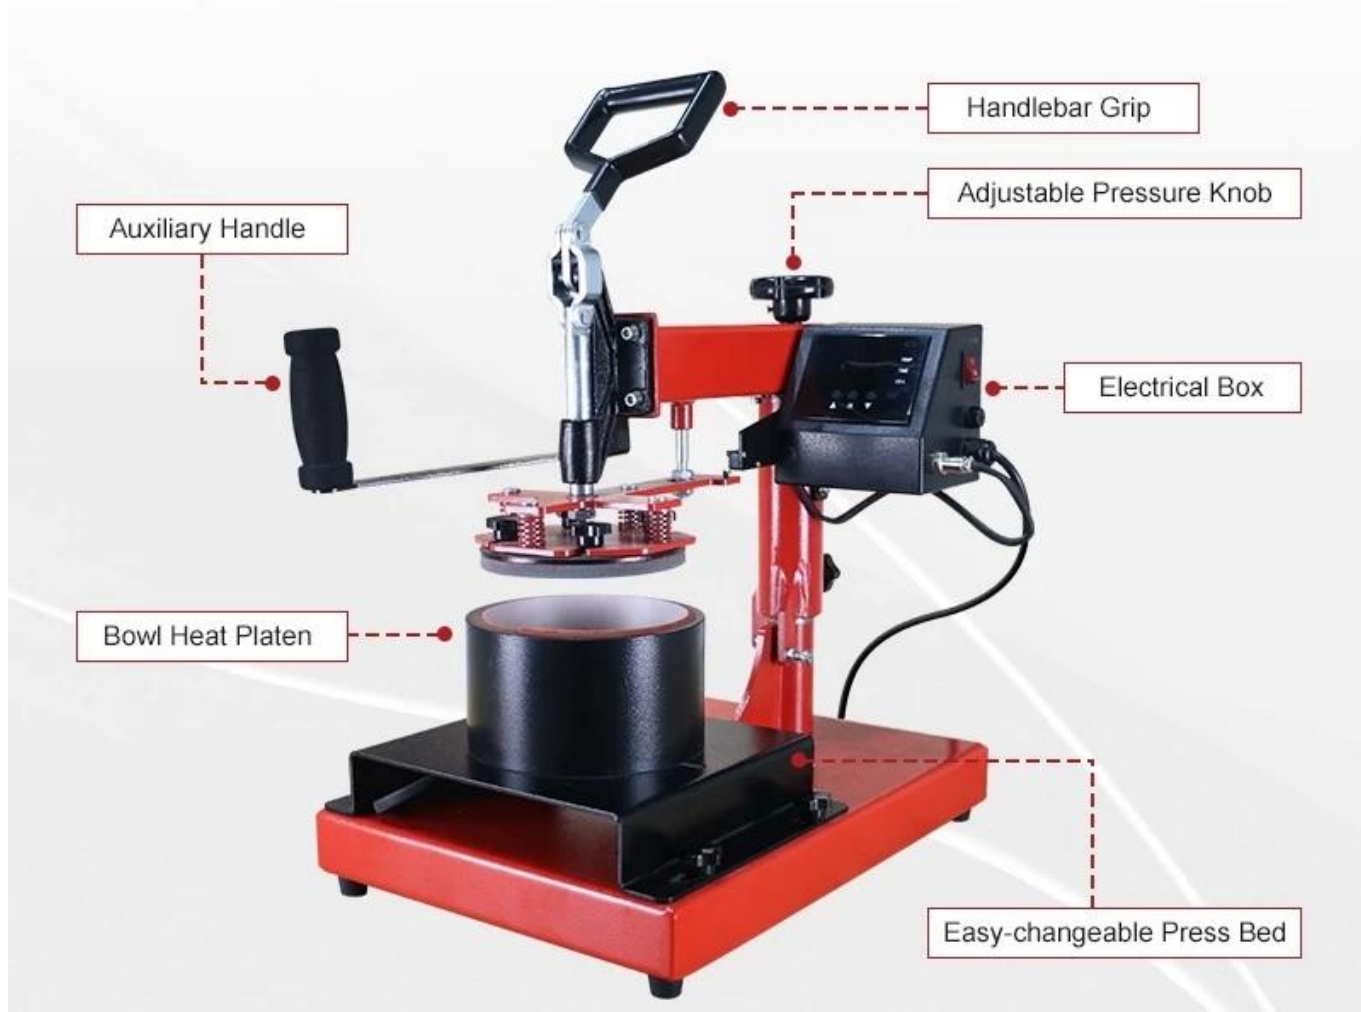

可調節壓力: 提供可調節壓力設計, 方便根據不同陶瓷碗的材質和厚度進行調整。操作簡單, 印刷精美, 是您印刷陶瓷碗的理想選擇。歡迎各界人士垂詢。詳情請洽: 02-2652-1111。地址: 台北市中山區南京東路二段111號11樓1101室。

多種顏色選擇: 提供多種顏色選擇, 方便根據不同陶瓷碗的顏色進行選擇。操作簡單, 印刷精美, 是您印刷陶瓷碗的理想選擇。歡迎各界人士垂詢。詳情請洽: 02-2652-1111。地址: 台北市中山區南京東路二段111號11樓1101室。

MICROTEC PRESS

Pet Bowl Heat Press: CPO-10 4 Different Bowl Heaters

Specification

Model	CPO-10
Application	Pet Bowl Sublimation
Specifications	<p>A=Φ208*Φ178*H61mm B=Φ177.5*Φ151*H60mm C=Φ147.3*Φ126*H47mm D=Φ96*Φ118.3*H48mm</p>
Heater Model	GY-04
Pressure	0-999
Temperature	0-225
Dimensions	59x51x57cm
Weight	CPO-10C 35kg

GALLERY

Application

Pet Bowl Heat Press Machine is a professional machine for printing designs on pet bowls. It is used to create custom pet bowls for dogs and cats. The machine is easy to use and produces high-quality results. It is a great investment for anyone who wants to create personalized pet bowls. The machine is available in various sizes and colors to suit your needs. Contact us today to learn more about our Pet Bowl Heat Press Machine!