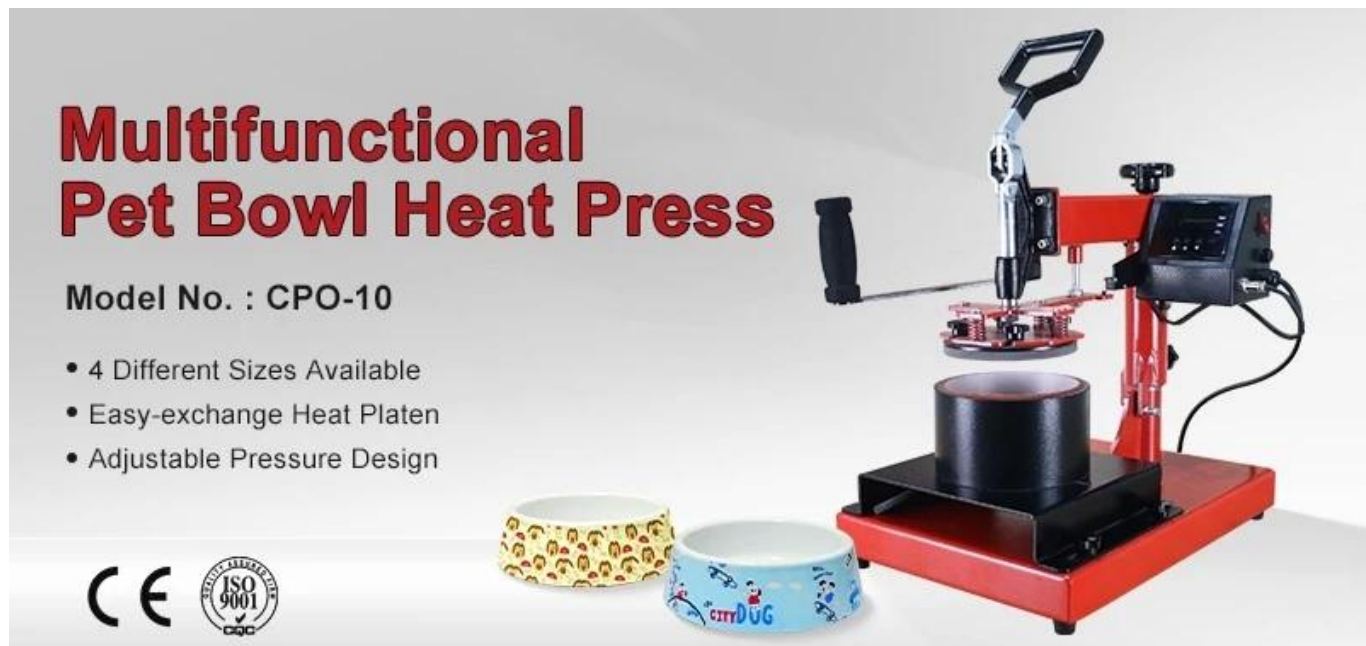

Description

Microtec 專業生產各種陶瓷碗 - Pet Bowl 印刷機! 印刷精美, 操作簡單, 是您印刷陶瓷碗的理想選擇。歡迎各界人士垂詢。詳情請洽: 02-2652-1111。地址: 台北市中山區南京東路二段111號11樓1101室。

Multifunctional Pet Bowl Heat Press

Model No. : CPO-10

- 4 Different Sizes Available
- Easy-exchange Heat Platen
- Adjustable Pressure Design

Feature

4種不同尺寸: 提供4種不同尺寸, 適合不同大小的陶瓷碗。操作簡單, 印刷精美, 是您印刷陶瓷碗的理想選擇。歡迎各界人士垂詢。詳情請洽: 02-2652-1111。地址: 台北市中山區南京東路二段111號11樓1101室。

易換熱板: Pet Bowl Heat Press 採用易換熱板設計, 方便更換不同尺寸的熱板。操作簡單, 印刷精美, 是您印刷陶瓷碗的理想選擇。歡迎各界人士垂詢。詳情請洽: 02-2652-1111。地址: 台北市中山區南京東路二段111號11樓1101室。

MICROTEC PRESS

Pet Bowl Heat Press: CPO-10 4 Different Bowl Heaters

Specification

Model	CPO-10
Application	Pet Bowl Sublimation
Specifications	<p>A=Φ208*Φ178*H61mm B=Φ177.5*Φ151*H60mm C=Φ147.3*Φ126*H47mm D=Φ96*Φ118.3*H48mm</p>
Heater Model	GY-04
Pressure	0-999
Temperature	0-225
Dimensions	59x51x57cm
Weight	CPO-10C 35kg

GALLERY

Application

Pet Bowl Heat Press Machine is a professional machine for printing designs on pet bowls. It is used to create custom pet bowls for dogs and cats. The machine is easy to use and produces high-quality results. It is a great investment for anyone who wants to create personalized pet bowls. The machine is available in various sizes and colors to suit your needs. Contact us today to learn more about our Pet Bowl Heat Press Machine!