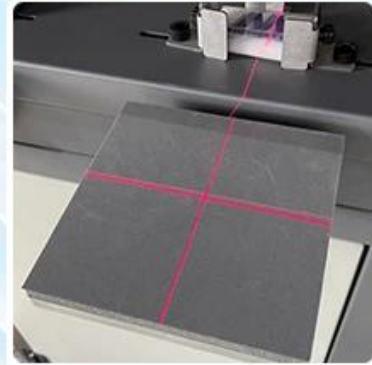

Precise positioning function