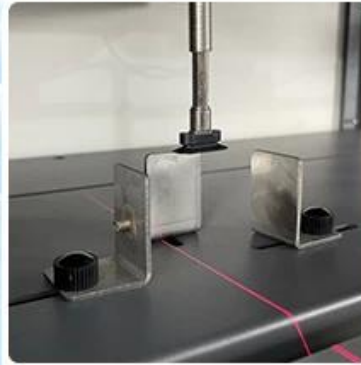

Label Card Slot