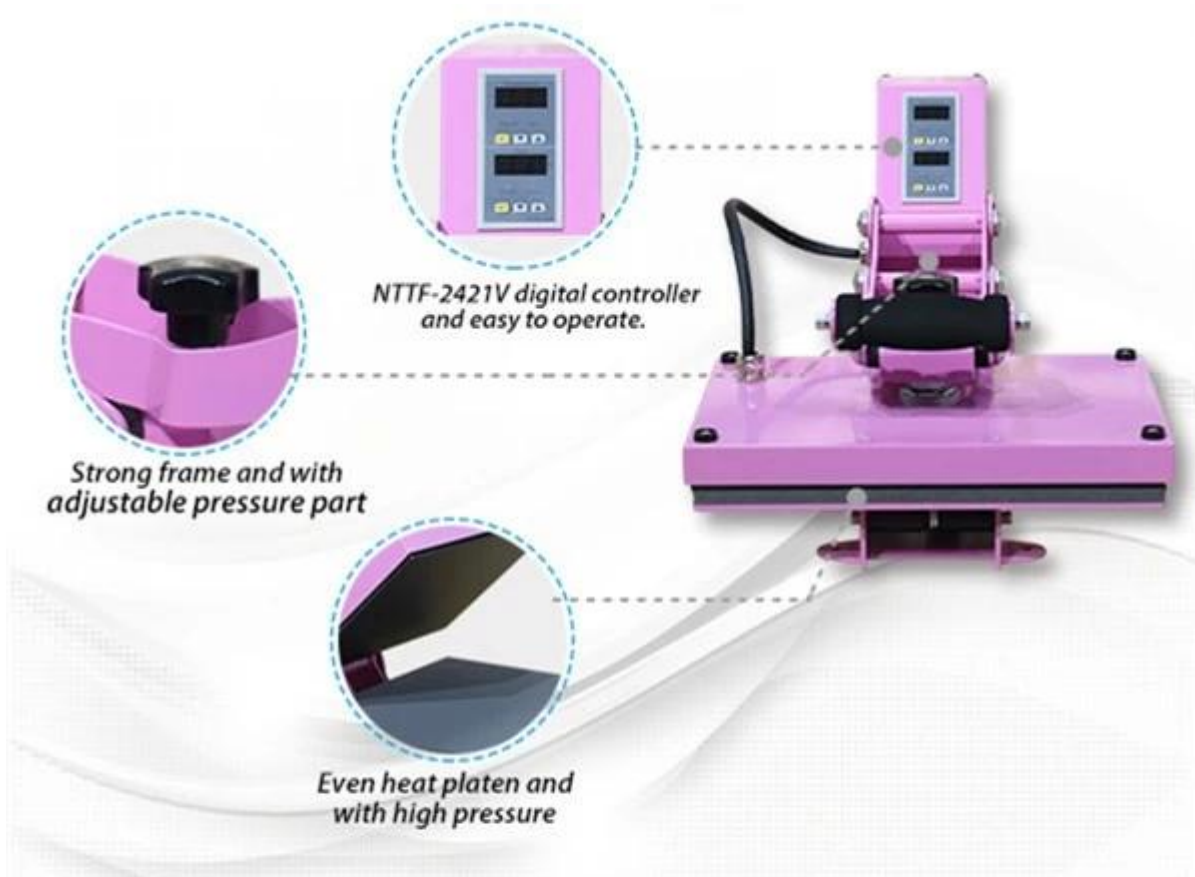

Specification

Model	A4-15
Platen Size	15" x 15" (38 x 38 cm)
Controller	NTTF-2421V Digital Controller
Pressure Adjustment	Adjustable pressure part
Platen Thickness	15mm
Temperature Range	45°C - 225°C
Voltage	120V/220V
Current	11A/20A
Power	0.8KW/1.0KW
Temperature Accuracy	±0.5%