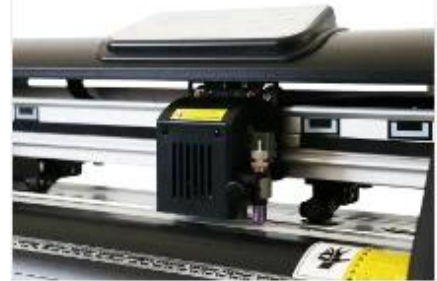

Pinch roller

All-in-one pinch rollers, offer enough pressure.

Normal stand

A normal stand will be included in the package of the machine

Power switch

3 in 1 power switch, more safety.

Interface

USB 2.0+USB flash disk+TCP port.
It allows to work with the computer by a USB cable, or offline work by a U disk,
TCP port allows several computer in one LAN to control the machine.

The fan-suction system

The Fan-suction system make sure that the machine feeding the material more smoothly and cut 7 meters stright line without deviation.

Carriage

Carriage includes a HD camera which can scan mark point and QR code very precision.