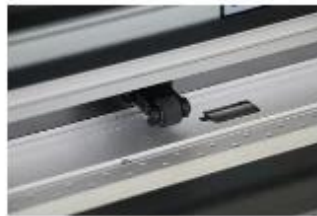

Application

1mm 1mm 1mm 1mm 1mm 1mm: 1mm, 1mm 1mm 1mm, 1mm, 1mm 1mm

Gallery

Pinch roller

All-in-one pinch rollers, offer enough pressure.

Normal stand

A normal stand will be included in the package of the machine

Power switch

3 in 1 power switch, more safety.

Interface

USB 2.0+USB flash disk+TCP port.
It allows to work with the computer by a USB cable, or offline work by a U disk,
TCP port allows several computer in one LAN to control the machine.

The fan-suction system

The Fan-suction system make sure that the machine feeding the material more smoothly and cut 7 meters stright line without deviation.

Carriage

Carriage includes a HD camera which can scan mark point and QR code very precision.