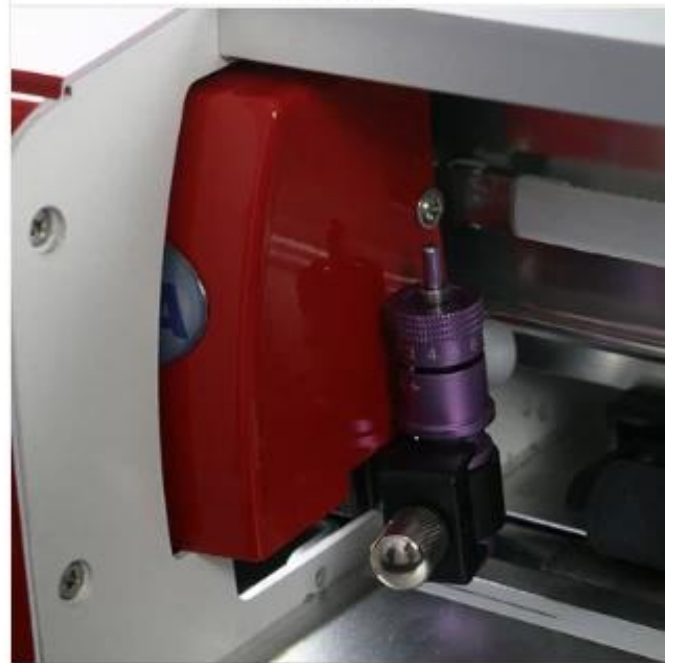

one-in-all barbed steel
high cutting accuracy

Double spring design, uniform pressure
Easy to operate and adjustable
[Read More](#)

Large LCD touch screen

Smart hidden carriage