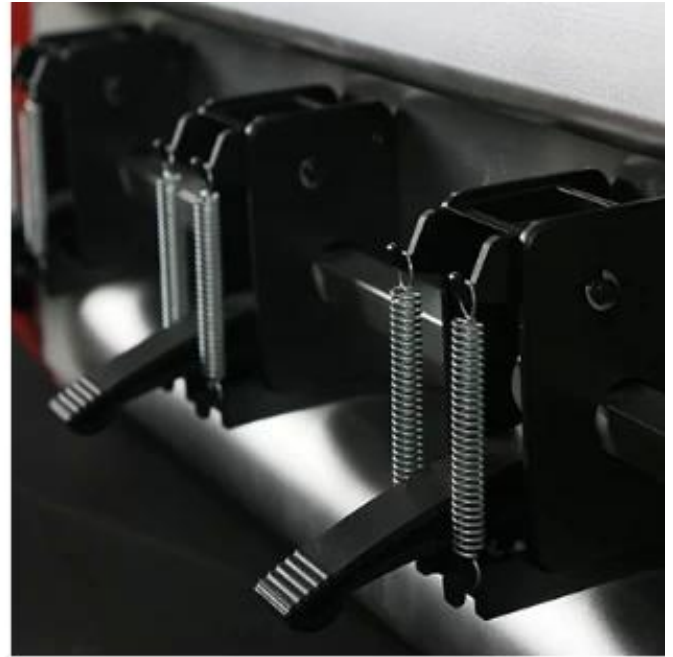

one-in-all barbed steel
high cutting accuracy

Double spring design, uniform pressure
Easy to operate and adjustable
[Read More](#)

Large LCD touch screen

Smart hidden carriage