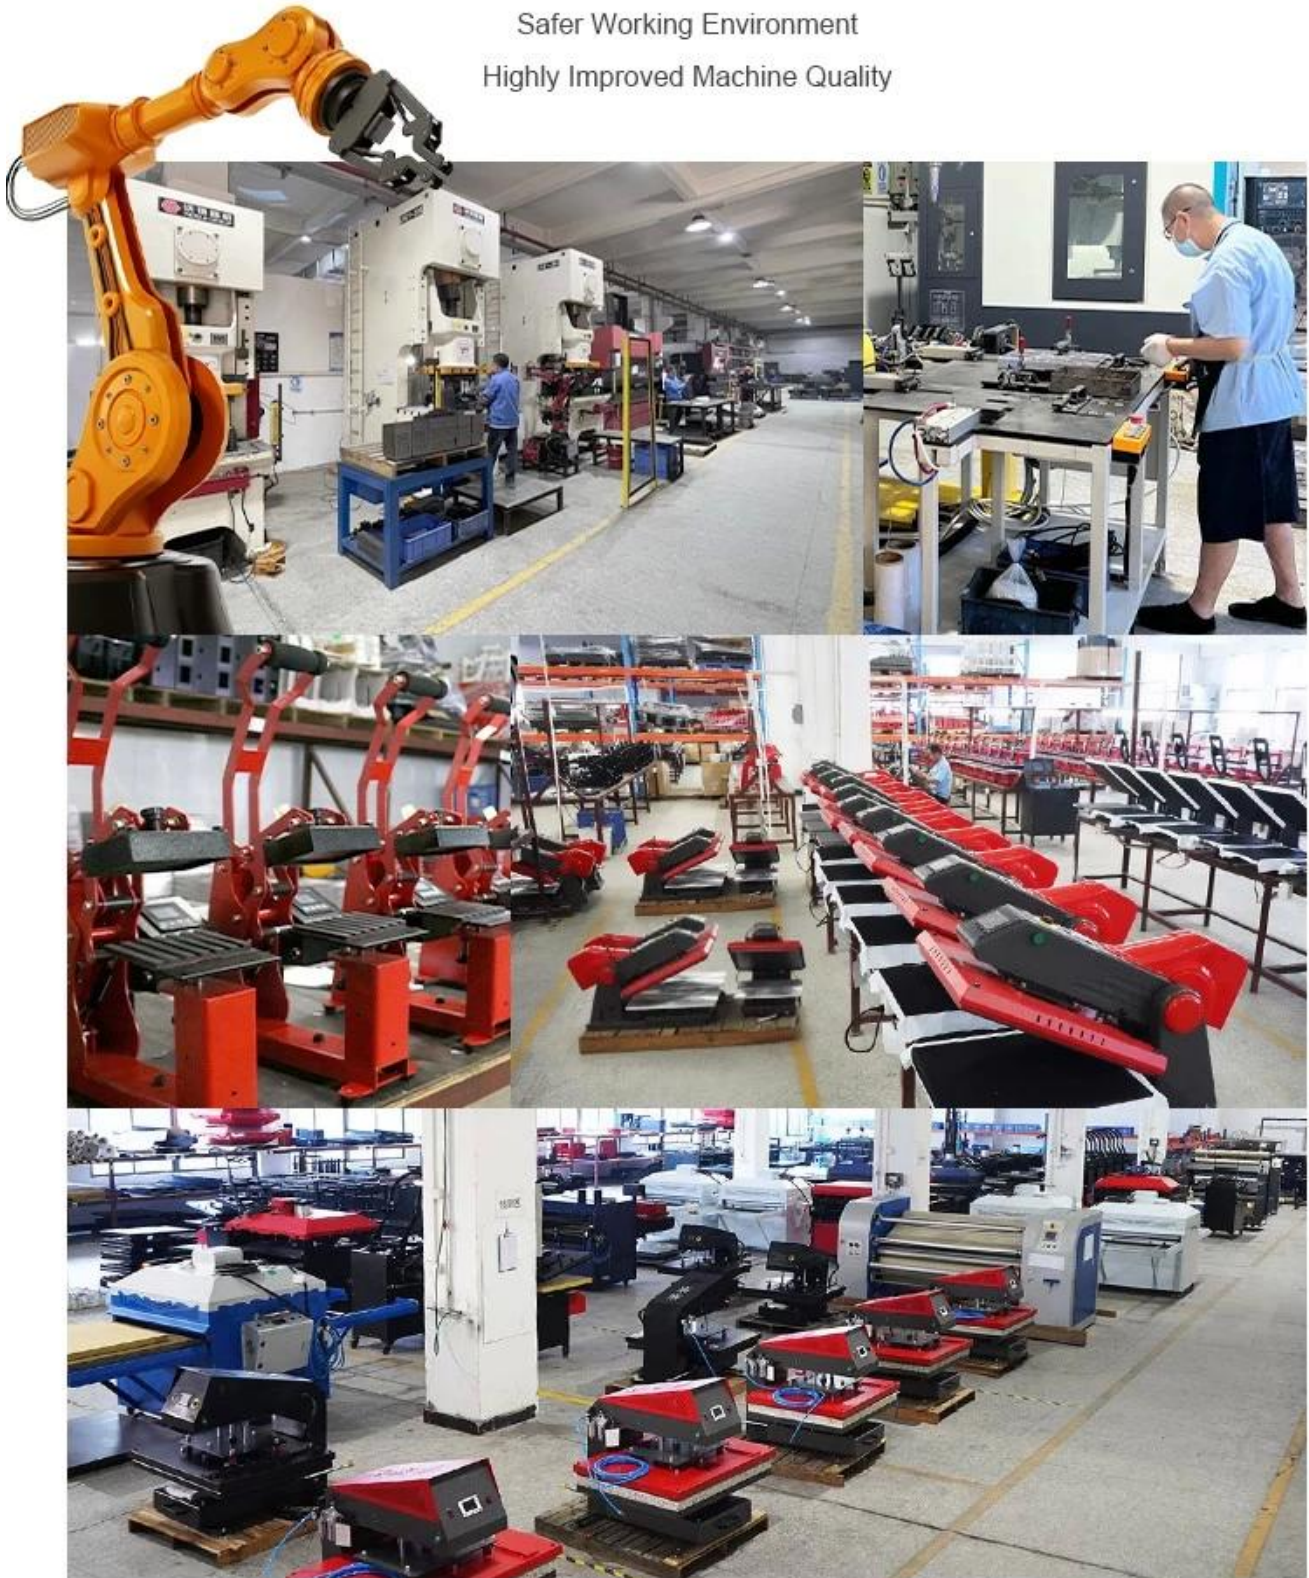

Feature

- Professional heat press machine for professional use.
- 40x60cm heat press area.
- Digital control panel with temperature and time settings.
- Auto open function for easy removal of items.
- Durable and long-lasting machine.

28000m² Factory
280+ Staffs

CE/SGS/RoHS/UL
Certificate

2 Years Warranty
Lifetime Online
Support

100% Quality Control
Inspection

Constant R & D
Leading the Industry

Customized Service
Available

100+ Export
Countries

— **ADVANCED EQUIPMENTS** —

Robotic Arms & Laser Cutting Machines

Standardized Production Line

Higher Production Efficiency

Safer Working Environment

Highly Improved Machine Quality

PROFESSIONAL R&D TEAM

Sublimation Transfer Solution