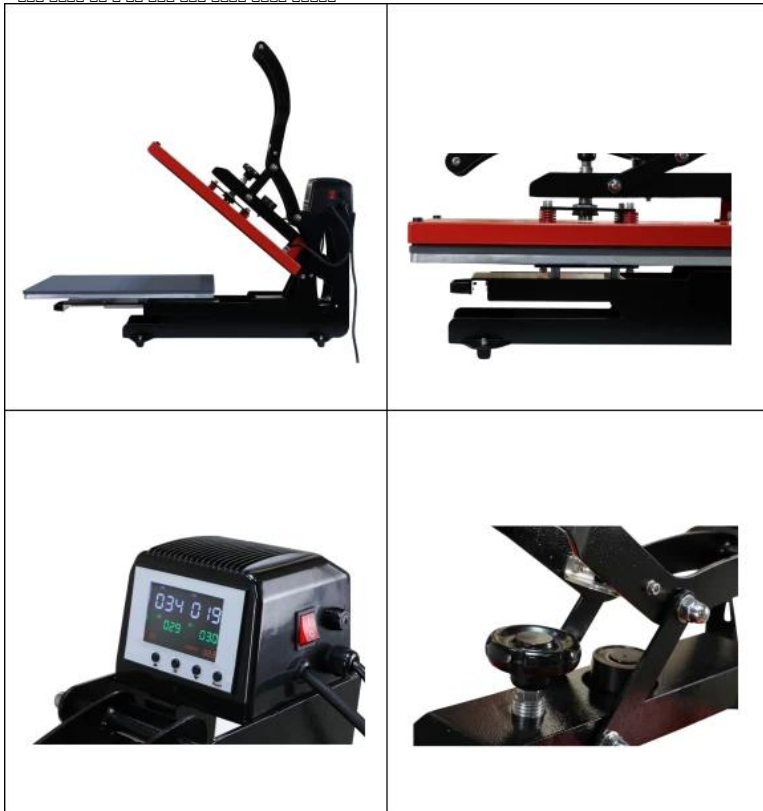

Description

How to choose the right heat press? RHP is the best choice for you. It is a professional heat press machine. It is made of high quality materials. It is easy to use. It is safe. It is durable. It is the best choice for you. RHP Auto Open Heat Press is the best choice for you. RHP is the best choice for you.

Feature

- Professional heat press machine for professional use.
- 40x60cm heat press area.
- Digital control panel with temperature and time settings.
- Auto open function for easy removal of items.
- Durable and long-lasting machine.

Specification

Material	RHP-15MS/ RHP-20MS/ RHP-24MS
Color	Various colors available
Printing Method	GY-06 Direct to Garment (DTG) Printing
Temperature	225°C
Shrinkage	±0.5%
Voltage	120V / 220V
Frequency	50/ 60HZ
Weight	54kg (RHP-24MS)
	65kg (RHP-24MS)
Dimensions	95x52x64cm(RHP-24MS)
Certification	CE Marked
Lead Time	Approx. 20-50 days