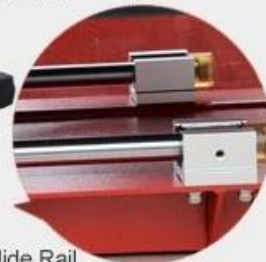

Air Filter

Slide Rail