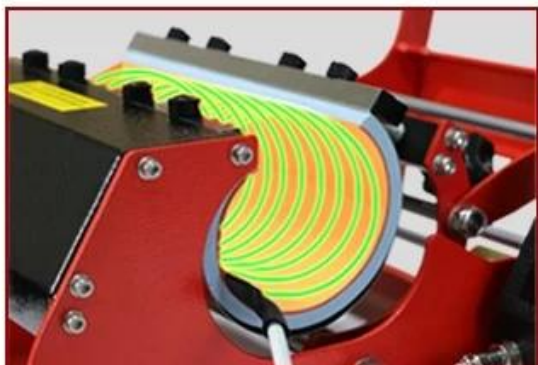

Max. Printable Height:
24cm(9.4inch)

Dia.10.2cm / 4.01inch

Compatible Diameter:
8.8-10.2cm(3.46-4inch)

Max. Printable Height:
25cm(9.84inch)

Feature

1. The heater is made of high-quality stainless steel, which is safe and durable.

FEATURES

Large even heating element

Safe and durable electric parts

High quality stainless steel

Big screws for easy heater-exchange

APPLICATION

Suitable for 20-40oz Straight Tumblers

GALLERY