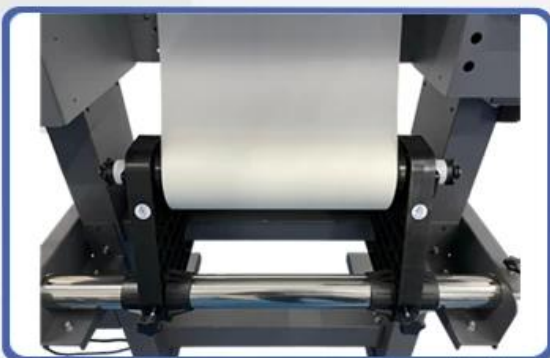

DTF 印刷 布 紙 印刷 效果 清晰 且 耐用, 印刷 布 紙 印刷 效果 清晰 且 耐用。 此 印 機 可 印 DTF A3 印刷 布 紙 印刷 效果 清晰 且 耐用。

The advertisement features the Microtec logo on the left, consisting of a stylized 'M' above the word 'MICROTEC'. To the right, the text 'DTF-A3+ Printer System' and 'Dual i3200 Printer Head' is displayed in a bold, purple font. Below the text, a large image shows the printer system, which includes a main printer unit on a stand and a separate processing unit. To the right of the printer, there are three smaller images: a pair of sneakers, a collection of pillows with various designs, and a white t-shirt with a dog's face printed on it. At the bottom right, a grey box contains the word 'FEATURES:' followed by a list of four bullet points: 'Dual Epson i3200 Printer Heads', 'Faster Printing Speed', 'Higher Grade A3+ Printer', and 'Compact Printer System Design'.

Details Of DTF A3+

NO.1
Print Head Carriage & Heavy
Pressure Roller With Rub

NO.2
Digital Operation Display System

NO.3
White Ink Circulation & Stirring

NO.4
Ink Shortage Alarm Device

NO.5
DTF Film Feeding Bracket