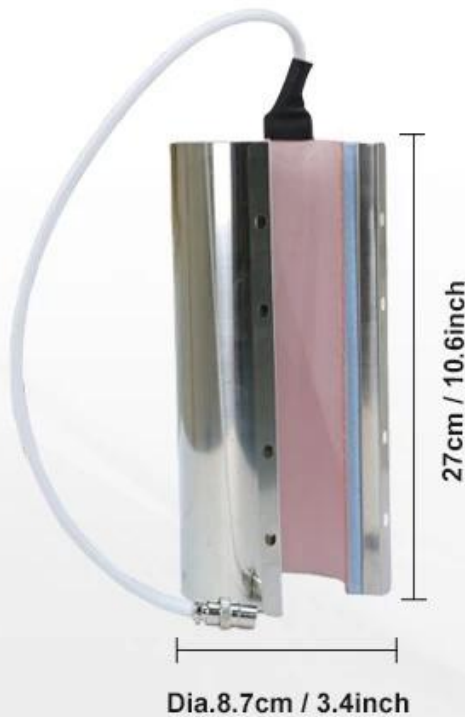

Description

30oz 雙面印刷 雙面印刷 雙面印刷 雙面印刷 雙面印刷 雙面印刷, 雙面印刷 雙面印刷 雙面印刷 雙面印刷 雙面印刷. 雙面印刷 雙面印刷 雙面印刷 雙面印刷 雙面印刷. 雙面印刷 雙面印刷 雙面印刷 雙面印刷 雙面印刷. 雙面印刷 雙面印刷 Microtec 雙面印刷 雙面印刷 雙面印刷 雙面印刷. [MP-10](#), [MP-140](#) 雙面印刷 [MP-160](#). 雙面印刷 27cm(10.6") 雙面印刷, 雙面印刷 7.2-8.7cm(2.8"~3.4") 雙面印刷 雙面印刷 雙面印刷. 30oz, 22oz, 20oz, 16oz, 15oz 雙面印刷 雙面印刷. 雙面印刷 雙面印刷.

30oz Tumbler Heater

40oz Tumbler Heater

Compatible Diameter:
7.2-8.7cm(2.8-3.4inch)

Max. Printable Height:
24cm(9.4inch)

Compatible Diameter:
8.8-10.2cm(3.46-4inch)

Max. Printable Height:
25cm(9.84inch)

Feature

1. The heater is made of high-quality stainless steel, which is safe and durable.

2. The heater is equipped with a power cord and a power switch, which is easy to use.

3. The heater is compatible with most tumblers, which is convenient for use.

□□□□ □□□ □ □□: □□□□ □□□□ □□□□ □□□ □□ □□ □□ □□□□□□□□.

FEATURES

Large even heating element

Safe and durable electric parts

High quality stainless steel

Big screws for easy heater-exchange

APPLICATION

Suitable for 20-40oz Straight Tumblers