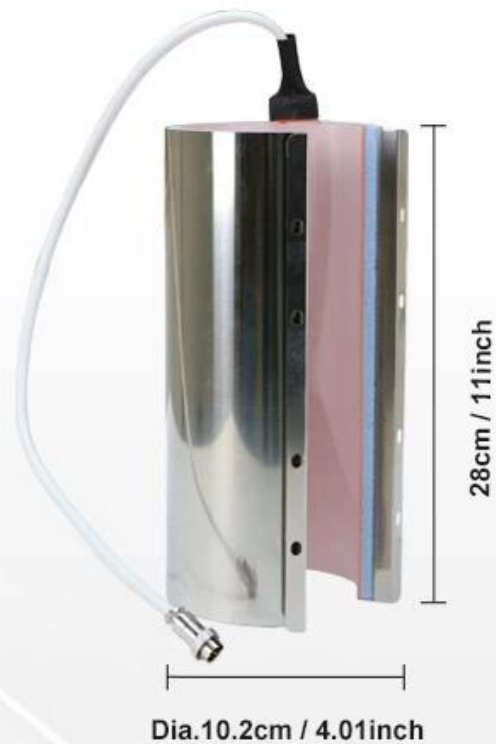

Description

30oz 雙面印刷 雙面印刷 雙面印刷 雙面印刷 雙面印刷 雙面印刷, 雙面印刷 雙面印刷 雙面印刷 雙面印刷 雙面印刷. 雙面印刷 雙面印刷 雙面印刷 雙面印刷 雙面印刷. 雙面印刷 雙面印刷 雙面印刷 雙面印刷 雙面印刷. 雙面印刷 雙面印刷 Microtec 雙面印刷 雙面印刷 雙面印刷 雙面印刷. [MP-10](#), [MP-140](#) 雙面印刷 [MP-160](#). 雙面印刷 27cm(10.6") 雙面印刷, 雙面印刷 7.2-8.7cm(2.8"~3.4") 雙面印刷 雙面印刷 雙面印刷. 30oz, 22oz, 20oz, 16oz, 15oz 雙面印刷 雙面印刷. 雙面印刷 雙面印刷.

30oz Tumbler Heater

40oz Tumbler Heater

Compatible Diameter:
7.2-8.7cm(2.8-3.4inch)

Max. Printable Height:
24cm(9.4inch)

Compatible Diameter:
8.8-10.2cm(3.46-4inch)

Max. Printable Height:
25cm(9.84inch)

Feature

1. The heater is made of high-quality stainless steel, which is safe and durable.

2. The heater is equipped with a power cord and a power switch, which is easy to use.

3. The heater is compatible with most tumblers, which is convenient for use.

□□□□ □□□ □ □□: □□□□ □□□□ □□□□ □□□ □□ □□ □□ □□□□□□□□.

FEATURES

Large even heating element

Safe and durable electric parts

High quality stainless steel

Big screws for easy heater-exchange

APPLICATION

Suitable for 20-40oz Straight Tumblers