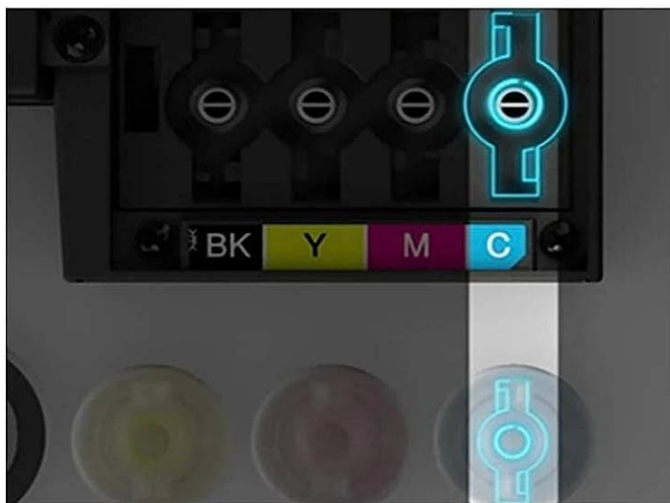

No Mess & Zero Inconvenience

Auto-Stop Ink Bottle

To prevent ink from escaping

Auto-filling

No Squeezing Needed

Print More . Save More

(At 5% coverage of A4 paper)

Estimated Page Yield:

6,000

Pages per

Color

(70ml)

Cartridge

7,500

Pages per

Black