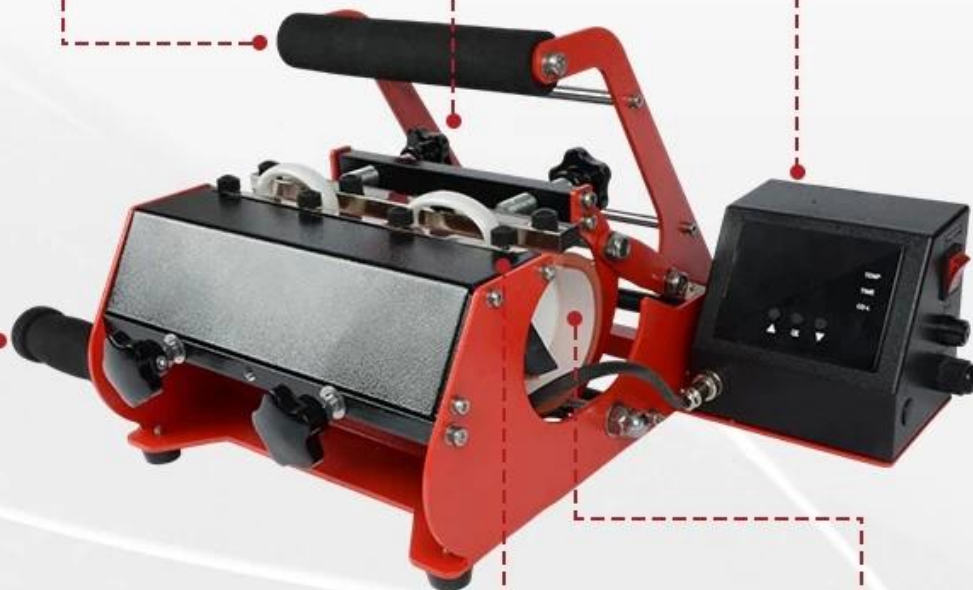

MICROTEC PRESS

8-in-1 Mug Thumbler Heat Press
Machine Color Customizable

Application

8 in 1 11oz mug 15oz mug 20oz mug 30oz mug 11oz mug 15oz mug 20oz mug 30oz mug