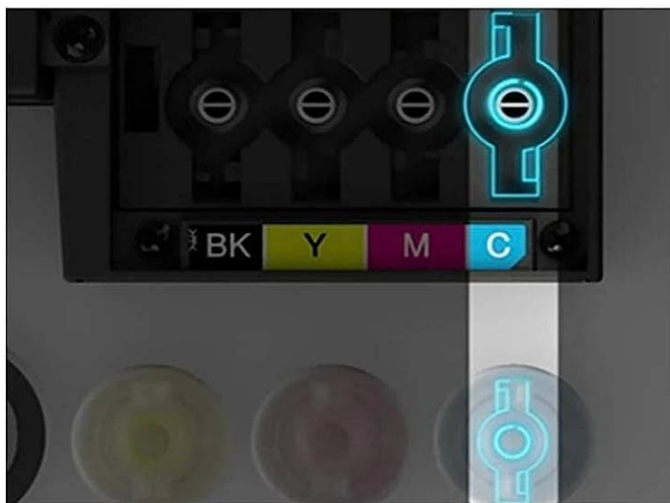

No Mess & Zero Inconvenience

Auto-Stop Ink Bottle

To prevent ink from escaping