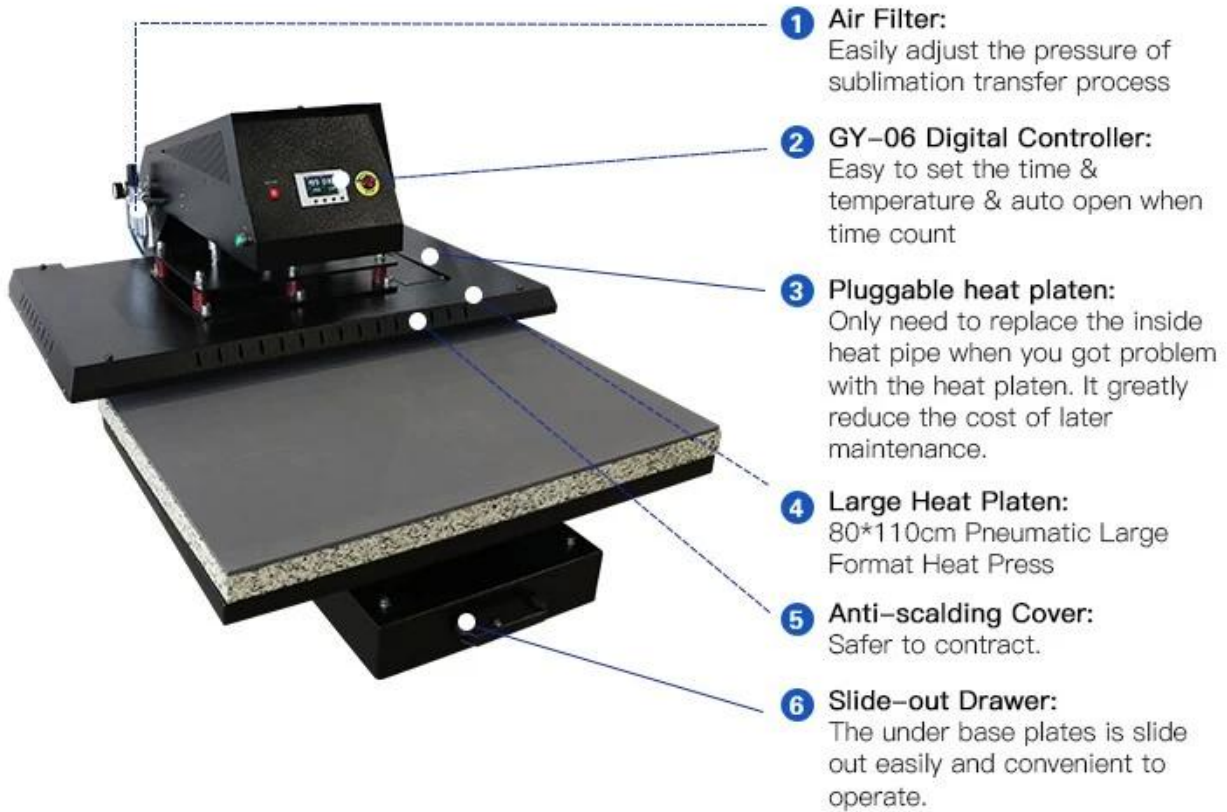

# APHD-43(GY06)

- 1 Air Filter:**  
Easily adjust the pressure of sublimation transfer process
- 2 GY-06 Digital Controller:**  
Easy to set the time & temperature & auto open when time count
- 3 Pluggable heat platen:**  
Only need to replace the inside heat pipe when you got problem with the heat platen. It greatly reduce the cost of later maintenance.
- 4 Large Heat Platen:**  
80\*110cm Pneumatic Large Format Heat Press
- 5 Anti-scalding Cover:**  
Safer to contract.
- 6 Slide-out Drawer:**  
The under base plates is slide out easily and convenient to operate.