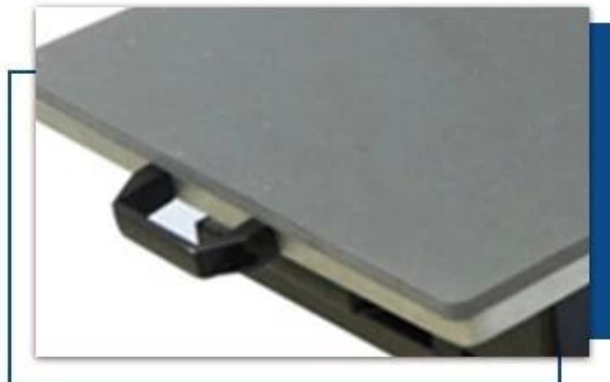

4 SLIDE-OUT UNDER BASE:

With stronger handle, User can draw out the under base without any difficulty

GALLERY