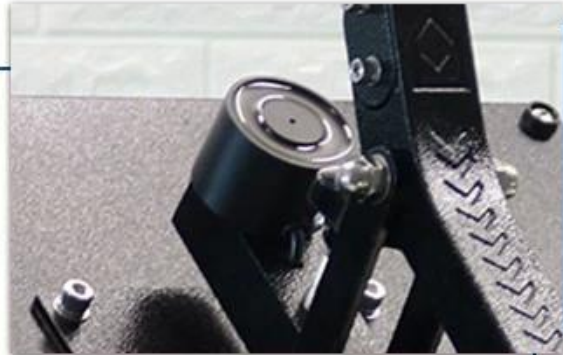

2 MAGNETIC AUTO-OPEN RELEASE:

Requiring no air feed, this auto open heat press utilizes an electromagnet release mechanism with a gas spring