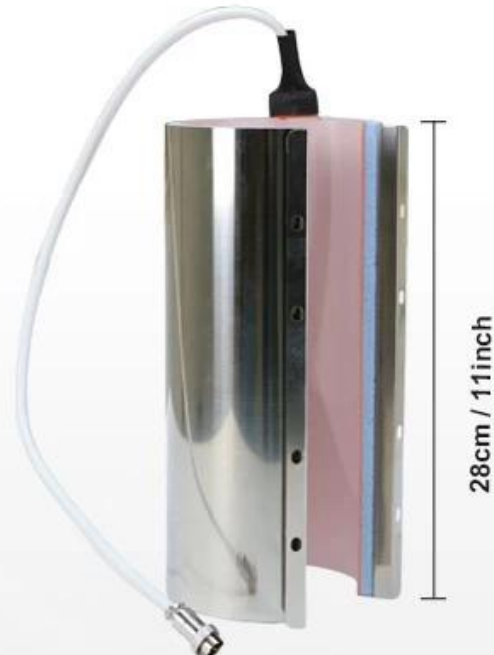

27cm / 10.6inch

Dia.8.7cm / 3.4inch

Compatible Diameter:
7.2-8.7cm(2.8-3.4inch)

Max. Printable Height:
24cm(9.4inch)

40oz Tumbler Heater

28cm / 11inch

Dia.10.2cm / 4.01inch

Compatible Diameter:
8.8-10.2cm(3.46-4inch)