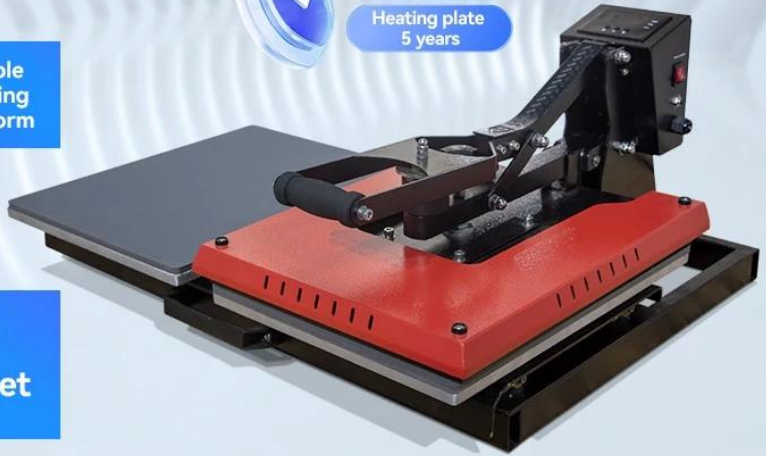

AUTO OPEN DOUBLE-STATION

UHP-15M-D 15"X15"38x38cm

UHP-20M-D 16"X20"40x50cm

Pull-out
bottom
plate

Double
working
platform

Digital
Controller

With
electromagnet

2 years for the
whole machine

Heating plate
5 years

- 15" x 15" / 38x38 cm / 16" x 20" / 40x50 cm
- GY-04
- 120V / 220V
- 11a / 20a
- 1.6kW / 15" x 15" / 1.8kW / 16" x 20"
- 50Hz / 60Hz
- 101x88x58
- 95

UHP

Microtec

Microtec

-
-
-
-
-