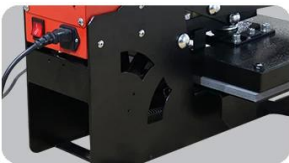

Description

COS-HOBBY A4 1000W 220V 110V 50-60Hz 27mm 62x42x44mm

Microtec T10000 1000W 220V 110V 50-60Hz 27mm 62x42x44mm

Feature

NTTE-2421WR 1000W 220V 110V 50-60Hz 27mm 62x42x44mm

1000W 220V 110V 50-60Hz 27mm 62x42x44mm

COS-HOBBY A4 1000W 220V 110V 50-60Hz 27mm 62x42x44mm

1000W 220V 110V 50-60Hz 27mm 62x42x44mm

Specification

Model	COS-HOBBY
Power	1000W
Input Voltage	220V x 110V
Input Frequency	50/60Hz
Control Panel	NTTE-2421WR
Control Panel Power	10W
Control Panel Voltage	30V
Control Panel Temperature	225°C
Control Panel Accuracy	±0.5%
Control Panel Range	0-999
Control Panel Power	0.8KW/1.0KW
Control Panel Voltage	220V/110V
Control Panel Frequency	50-60Hz
Control Panel Temperature	27mm
Control Panel Dimensions	62x42x44mm