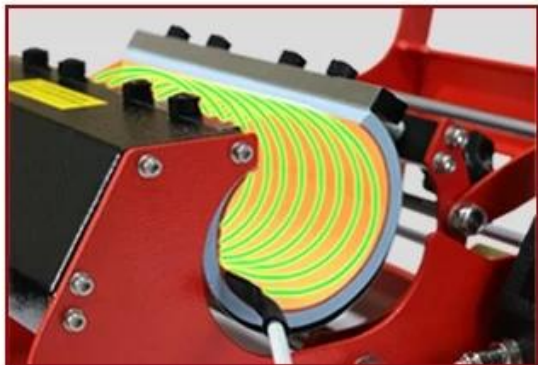

## Description

30oz Microtec MP-10 MP-140 MP-160 27cm(10.6") 7.2-8.7cm(2.8"~3.4") 30oz 22oz 20oz 16oz 15oz

## FEATURES

**Large even heating element**

**Safe and durable electric parts**

**High quality stainless steel**

**Big screws for easy heater-exchange**