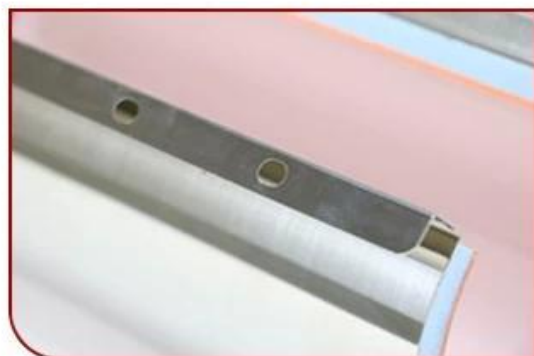

High quality stainless steel