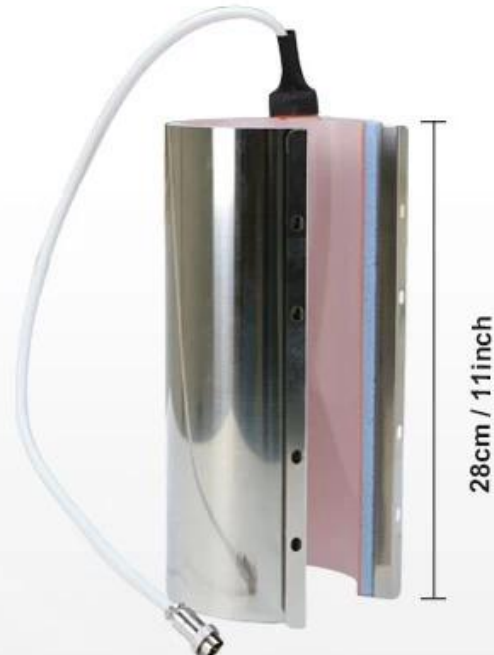

40oz Tumbler Heater

28cm / 11inch

Dia.10.2cm / 4.01inch

Compatible Diameter:
8.8-10.2cm(3.46-4inch)

Max. Printable Height:
25cm(9.84inch)